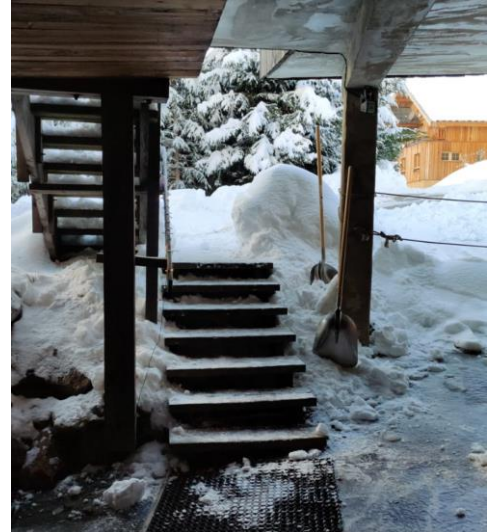

# Snowfall management

For everyone's convenience, and in order to keep some areas usable, we ask all of our customers to take part in the management of snowfalls :

- on the stairs going down to the main entrance, and on the flat ground surface directly above
- on the **jacuzzi** : use the shovel to gently push the snow off the cover, away from the chalet (it will fall into the slope downstream), shovel a path to access the jacuzzi on the left hand side, and take the snow away from the small platform on the left hand side to access the locks.

SUNDAY : apartment **Cloudit**

MONDAY : apartment **Souveraine**

TUESDAY : apartment **La Forêt**

WEDNESDAY : apartment **Petit Prince**

THURSDAY : apartment **les Vallons**

FRIDAY : apartment **Cloudit**

In order to avoid children falling, it is recommended to shovel in the morning as much as possible, mostly when it comes to the stairs exiting the main entrance.